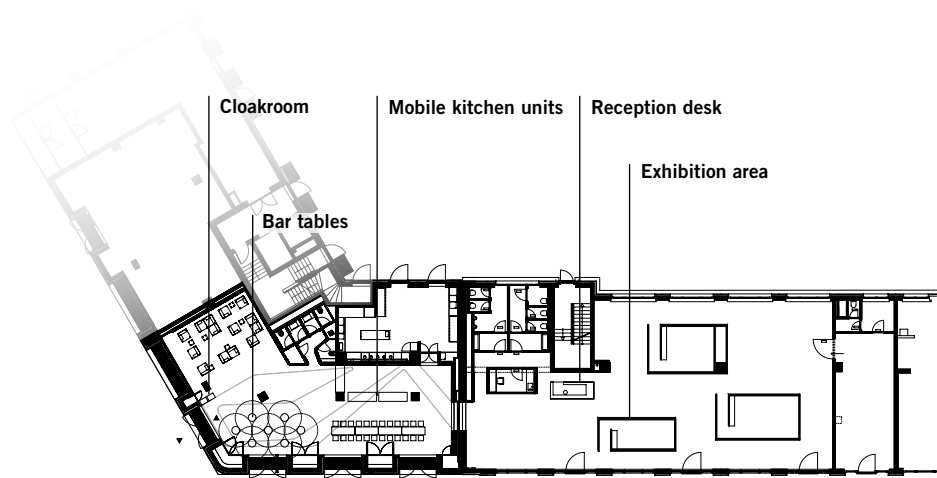

BERLINER FREIHEIT

POTSDAMER PLATZ

VARIATIONS

LIVE COOKING IN THE SALON Bar tables and cloakroom at the reception, live cooking at mobile kitchen units, served at a long table for up to 30 people, lounge for a comfortable get together.

EXHIBITION IN THE STUDIO Exhibition system in the presentation area, reception desk in the reception area.

THE SALON AS A PRESS LOUNGE Extended lounge landscape in the customer's corporate design, modern catering kitchen with a serving hatch for food and beverages.

CONFERENCE IN THE STUDIO Flexible seating in the conference area for a wide range of variations, curtains screen off the buffet.

SALON

STUDIO