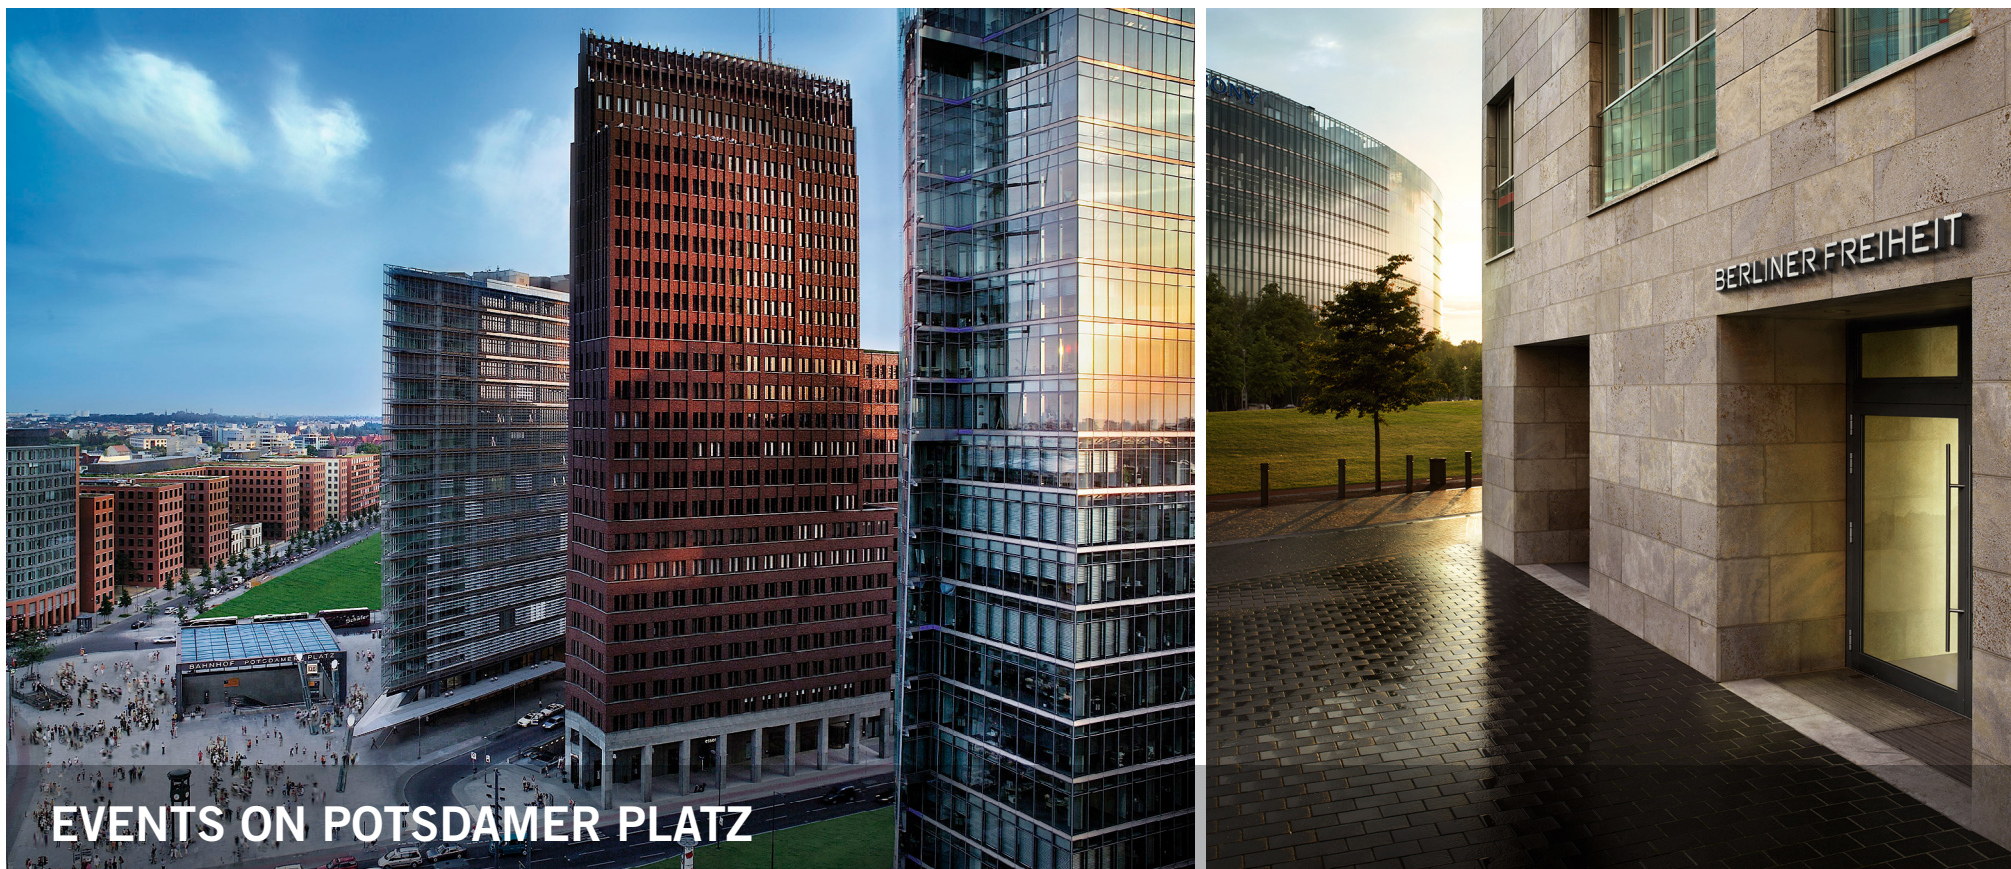

# BERLINER FREIHEIT

POTSDAMER PLATZ

## EVENTS ON POTSDAMER PLATZ

Berlin is a city in the throes of becoming an urban metropolis in the new Europe. With the pulsating passage of time, the border scars of old have long healed on Potsdamer Platz. Modern architecture is the impressive characteristic of the square as it is now and of its international neighbours, consisting mainly of representative offices used by business and politics, museums and cultural institutions, along with prestigious hotels. Berliner Freiheit has found

a home on the Beisheim Center site, right in the heart of the city. The new event location is slightly sophisticated. High-quality materials and a distinctive design signature characterise a structural ensemble comprising the Salon, the Gallery and the Studio. Berliner Freiheit provides a location with a character that is very much its own for a wide range of event profiles such as dinner and live cooking, conferences and gatherings, exhibitions and presentations.