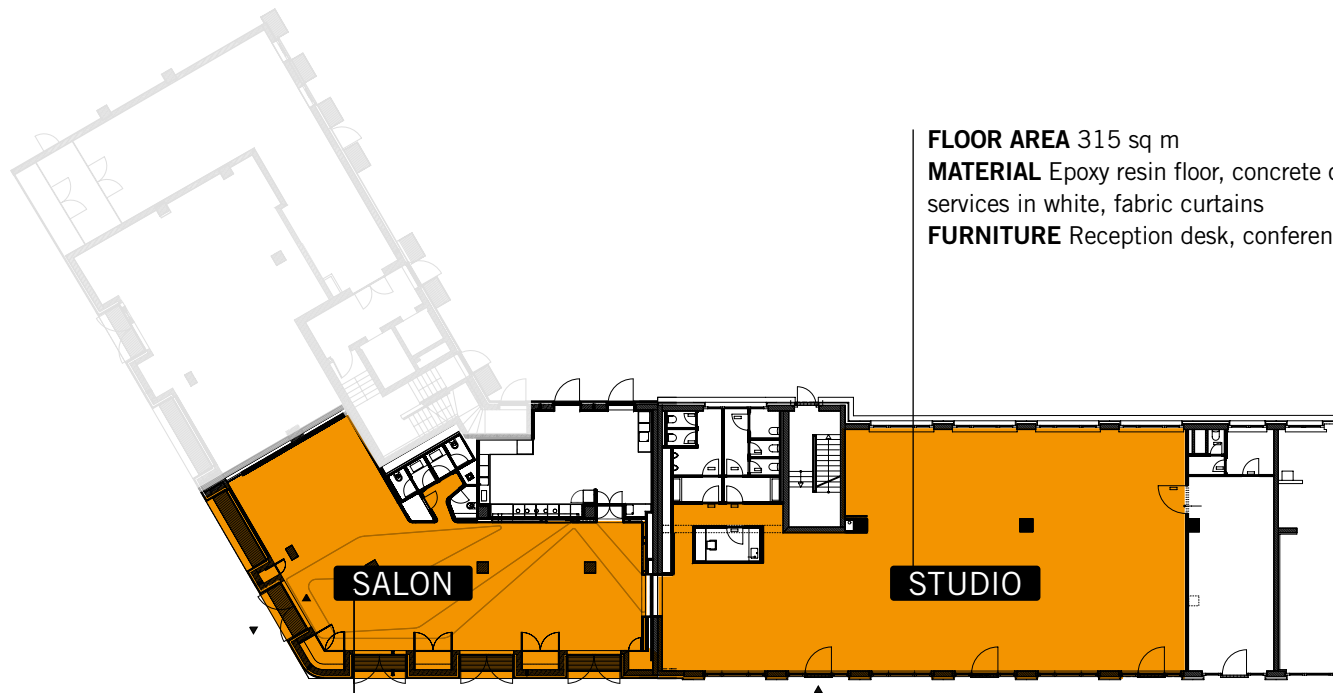

BERLINER FREIHEIT

POTSDAMER PLATZ

THE SPACE

FLOOR AREA 315 sq m

MATERIAL Epoxy resin floor, concrete ceiling, screeded with services in white, fabric curtains

FURNITURE Reception desk, conference seating, lectern

FLOOR AREA 170 sq m

MATERIAL floor epoxy resin, leather wall covering, cove lighting, wood, fabric curtains

FURNITURE Soft seating, round table, mobile kitchen units

EQUIPMENT Catering kitchen, equipment and tableware for 50 people