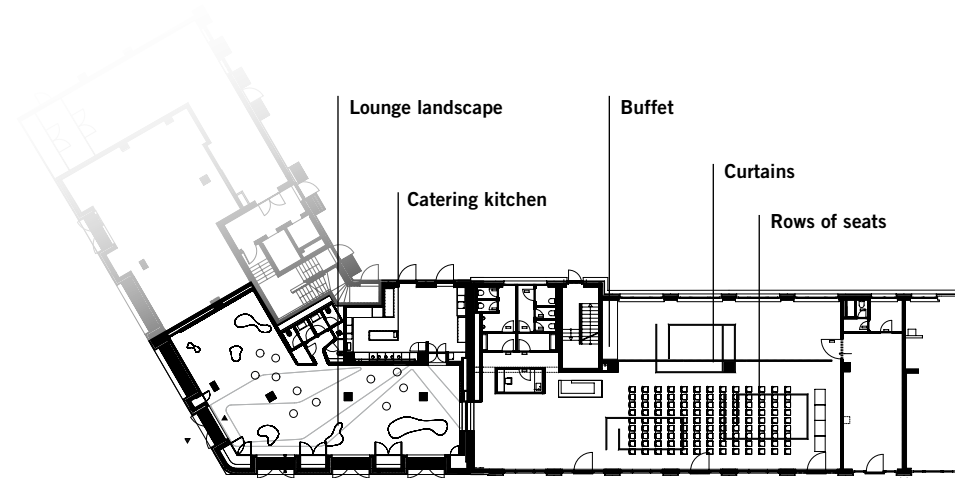

## VARIATIONS

**LIVE COOKING IN THE SALON** Bar tables and cloakroom at the reception, live cooking at mobile kitchen units, served at a long table for up to 30 people, lounge for a comfortable get together.

**EXHIBITION IN THE STUDIO** Exhibition system in the presentation area, reception desk in the reception area.

**THE SALON AS A PRESS LOUNGE** Extended lounge landscape in the customer's corporate design, modern catering kitchen with a serving hatch for food and beverages.

**CONFERENCE IN THE STUDIO** Flexible seating in the conference area for a wide range of variations, curtains screen off the buffet.

SALON

STUDIO

SALON

STUDIO