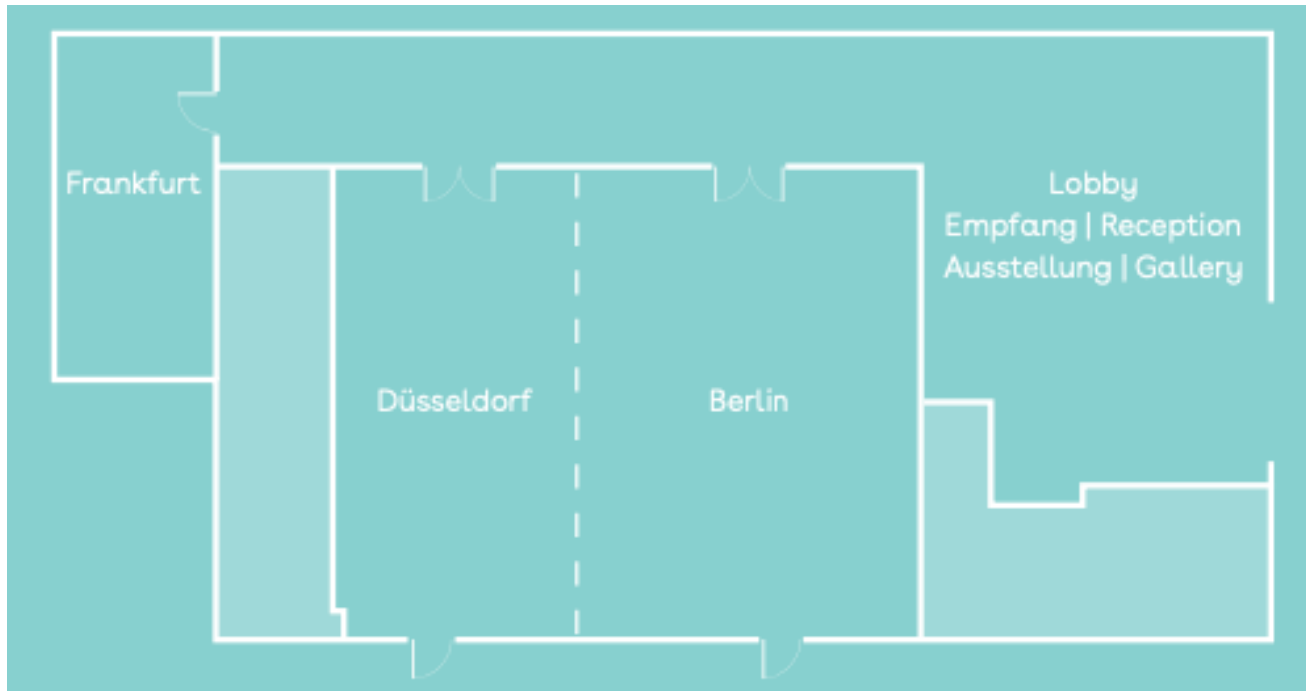

05
Fitness & Wellness

1. Location

INNSiDE by Meliã München Parkstadt Schwabing

In total 849 guestrooms within a radius of 6 km

Distance to keypoints of Munich from INNSiDE Parkstadt Schwabing:

Public transportation	0,3 km
Fairground	12 km
Main station	6,0 km
City Centre	4,8 km
Allianz Arena	5,8 km
Munich Airport	29 km

Lifestyle Suites feature 48m² living space, mini-fridge, yoga mat, separate bed and living area, small kitchen counter as well as coffee- and teamaking facilities by Nespresso

Rooms & Suites

Rooms & Suites

Stay curious!

Meetings Made More

Meetingraum	m2	U-Form	Parlament	Theater	Block	Bankett	Cabaret
Lounge	24	-	-	10	8	-	-
frankfurt	30	8	10	15	10	-	-
Düsseldorf	60	20	24	40	20	24	24
Berlin	90	22	46	70	28	30	40
Düsseldorf+-Berlin	150	40	70	140	48	50	60