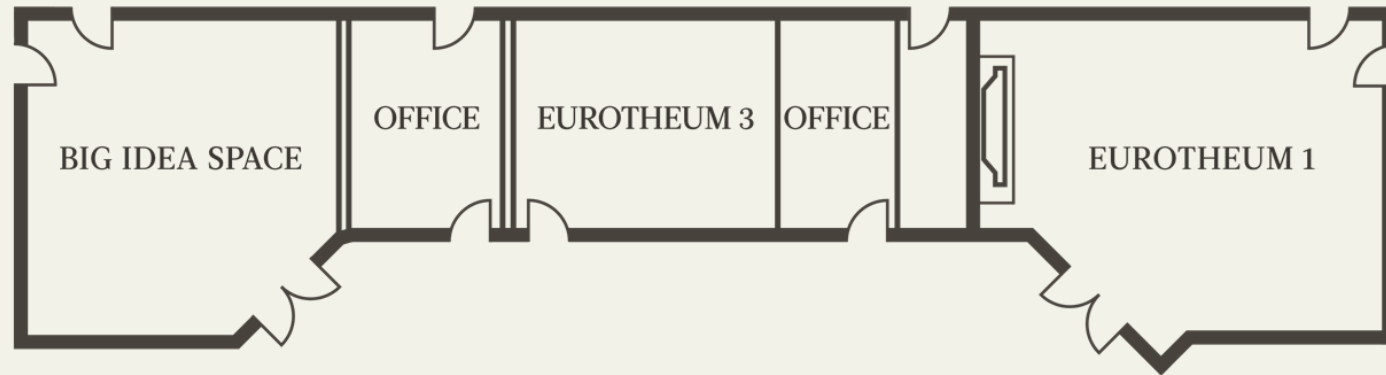

Meeting Kapazitäten

Zimmer	m2	Größe	Cocktail	Bankett	Theater	Imperial	Schule	U-form
Big idea Space	32,45	5,8 x 5,5	-	-	-	-	-	-
Eurotheum 1	45	7,5 x 6	-	-	30	16	12	16
Eurotheum 3	21	4,2 x 5	-	-	-	6	-	-