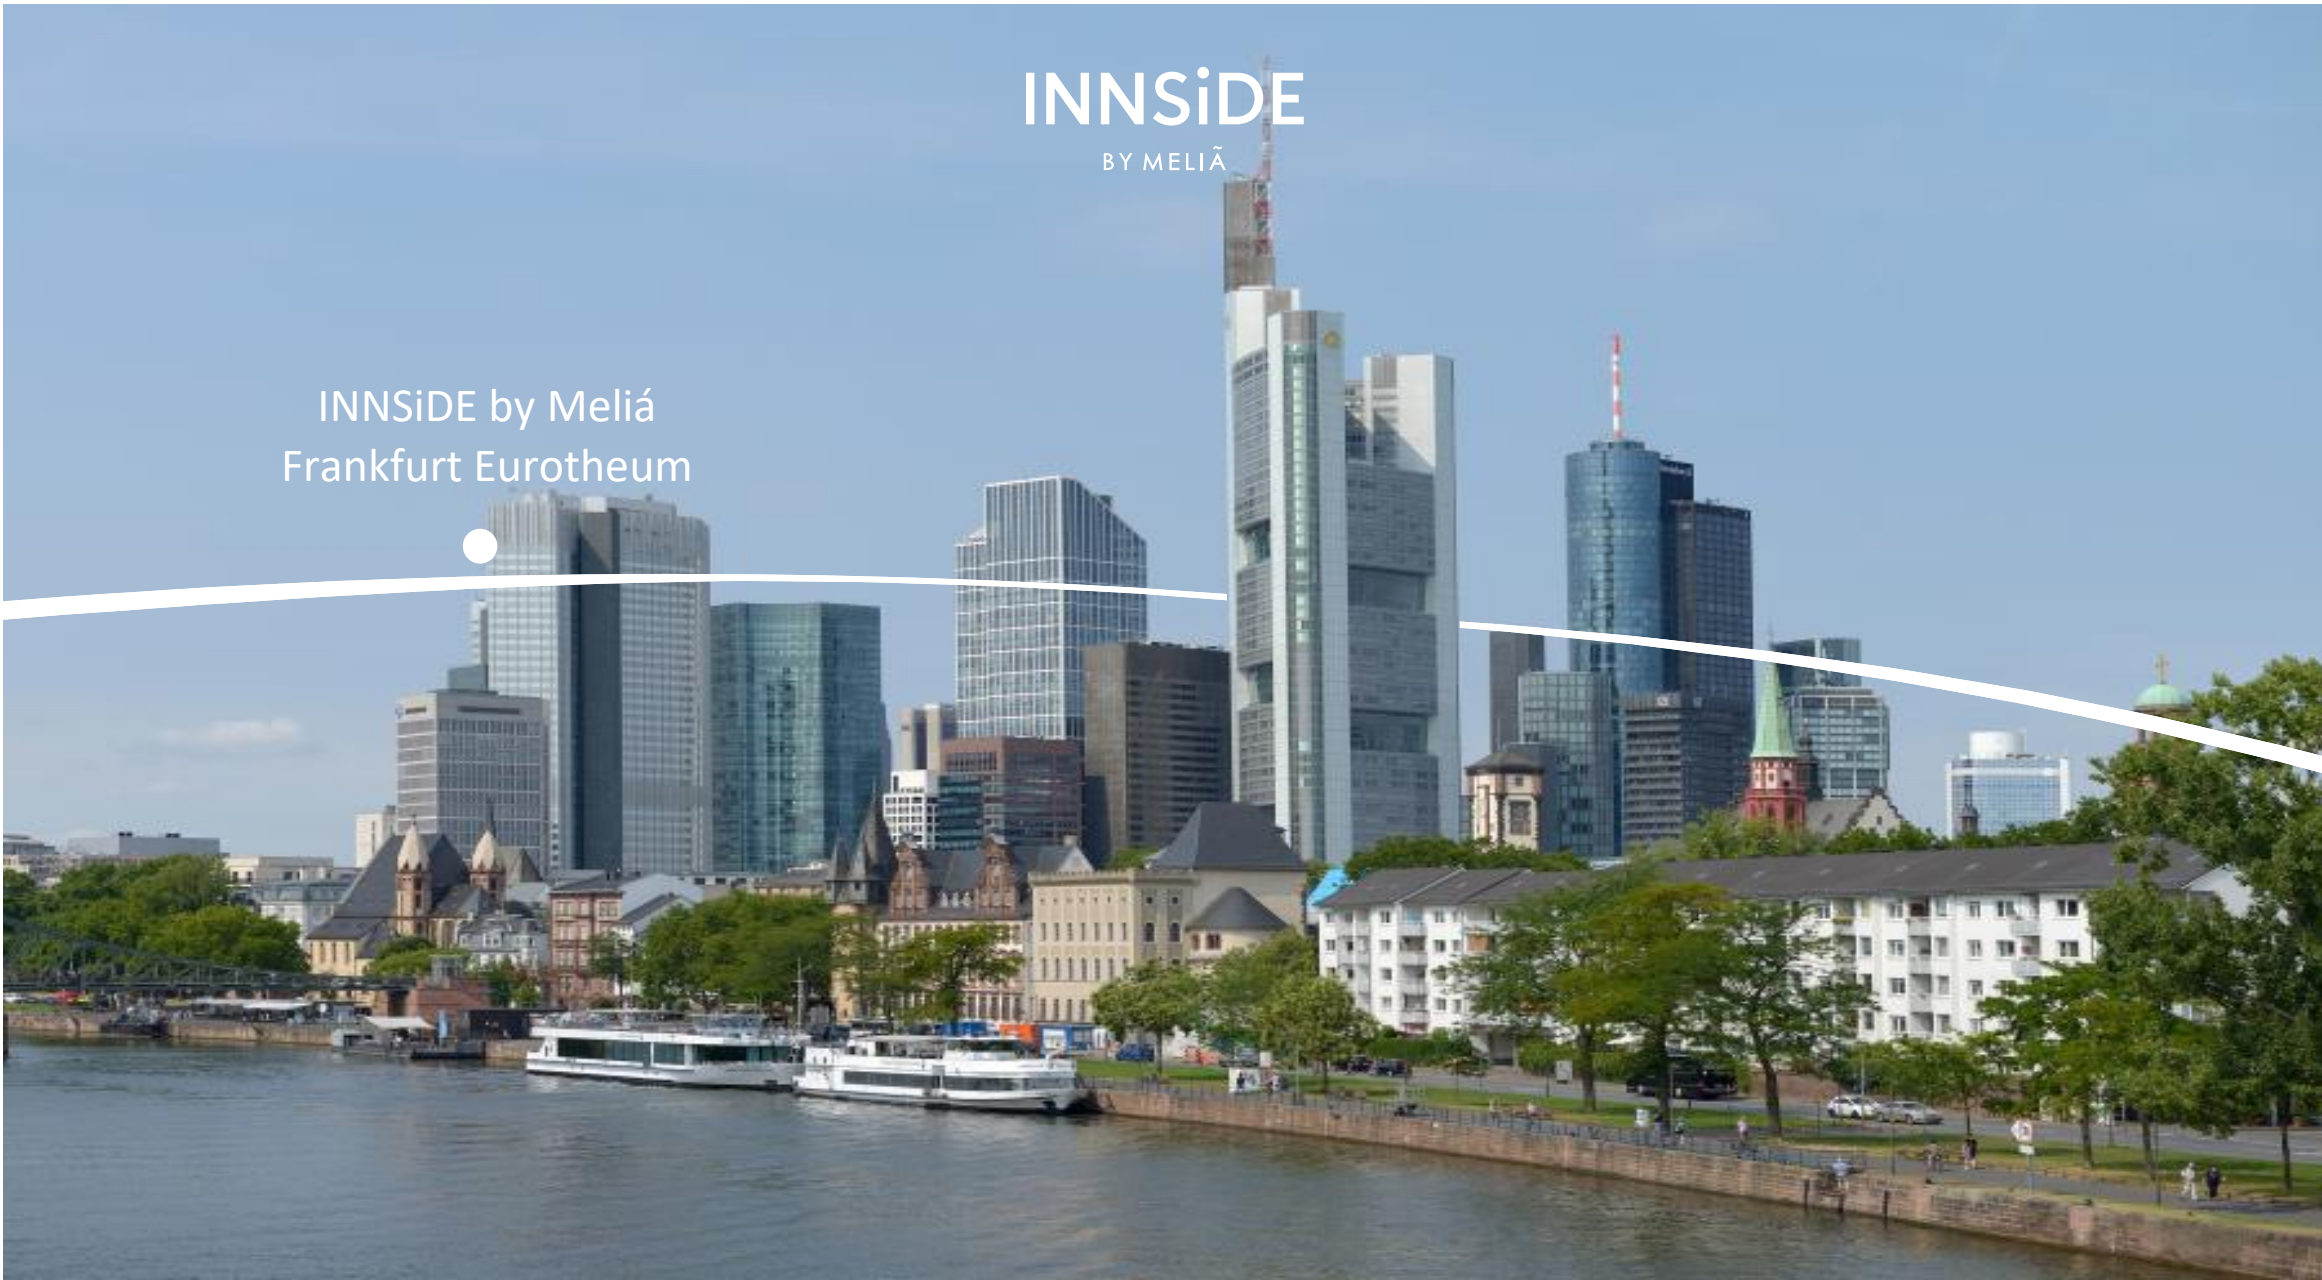

## INNSiDE by Meliã Frankfurt Eurotheum

Just a few minutes away from  
the old town and the shopping area.  
Located in a skyscraper on the 22nd floor  
in the heart of Frankfurt

## INNSiDE by Meliã Frankfurt Eurotheum

**INNSiDE Frankfurt Eurotheum** is located in a skyscraper in the heart of Frankfurt, near Old Opera, Old Town, shopping district, European Central bank and the most popular restaurants of the city. INNSiDE Apartments are the ideal choice for a city break or business travel.