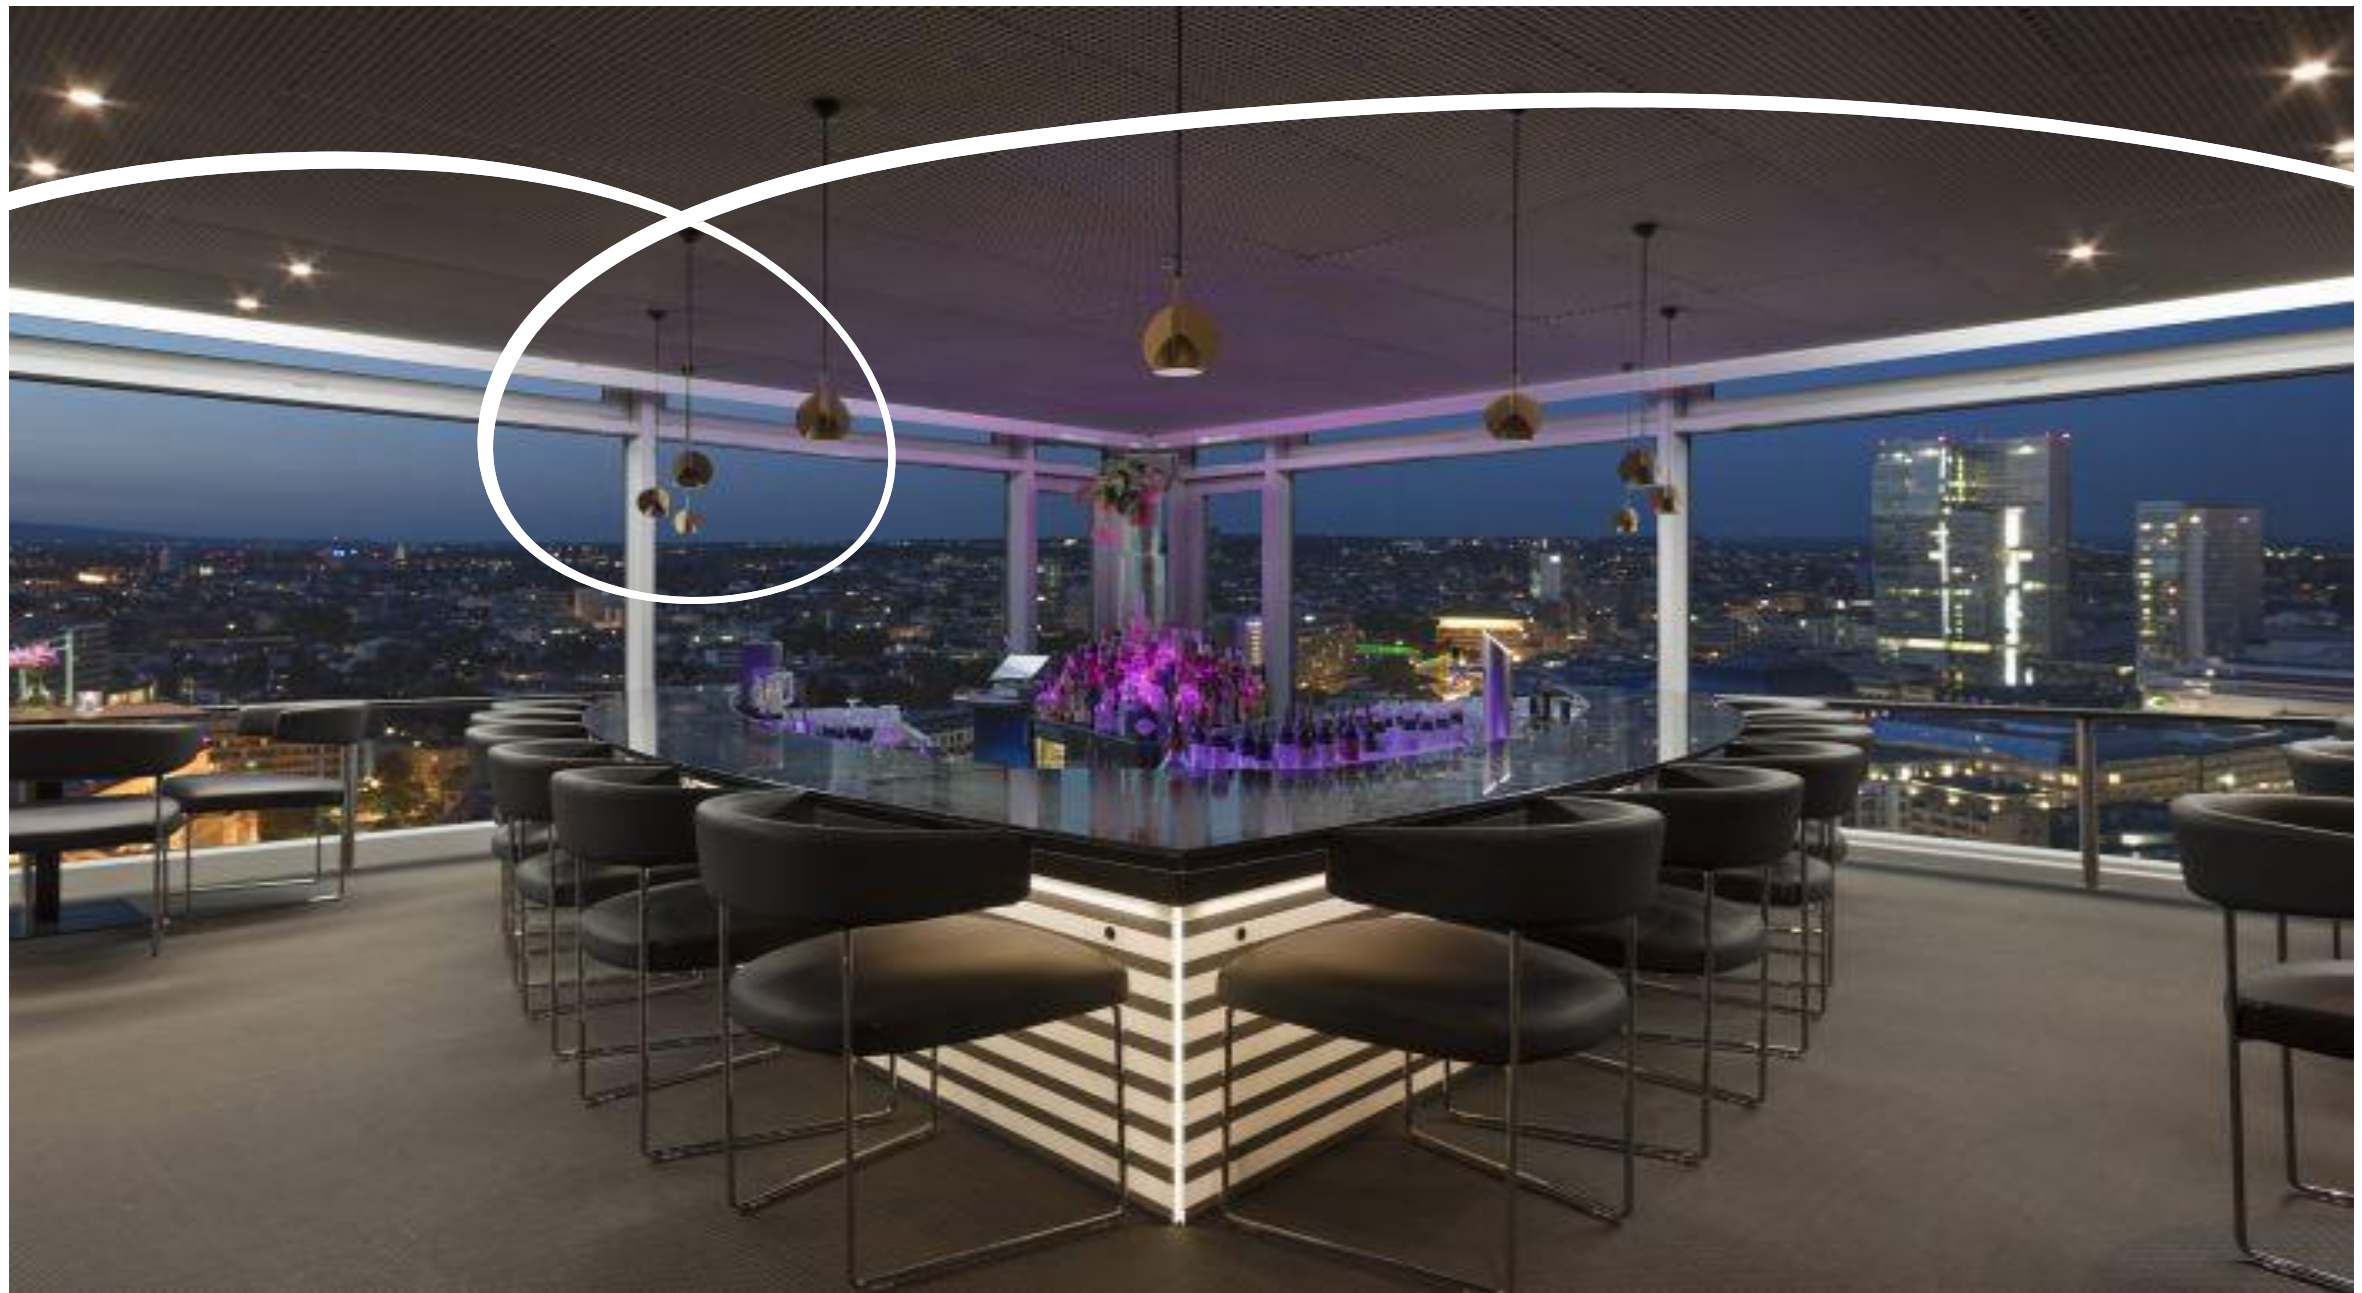

## The Skyline Condo

- Apartments with 74m<sup>2</sup> living space
- Open bathroom
- Panoramic views of the center of Frankfurt
- Kingsize beds
- Mini-fridge, coffee machine, kettle
- Kitchenette (usable on request)
- Air-conditioning
- High quality care-products

## 22nd LOUNGE & BAR

Be entertained – be impressed  
Exclusive ambience to accompany creative cocktails,  
live music and views of „Mainhattan“.

Design and live entertainment combine with breathtaking views  
from the 22nd floor of the skyscraper over the Frankfurt skyline.