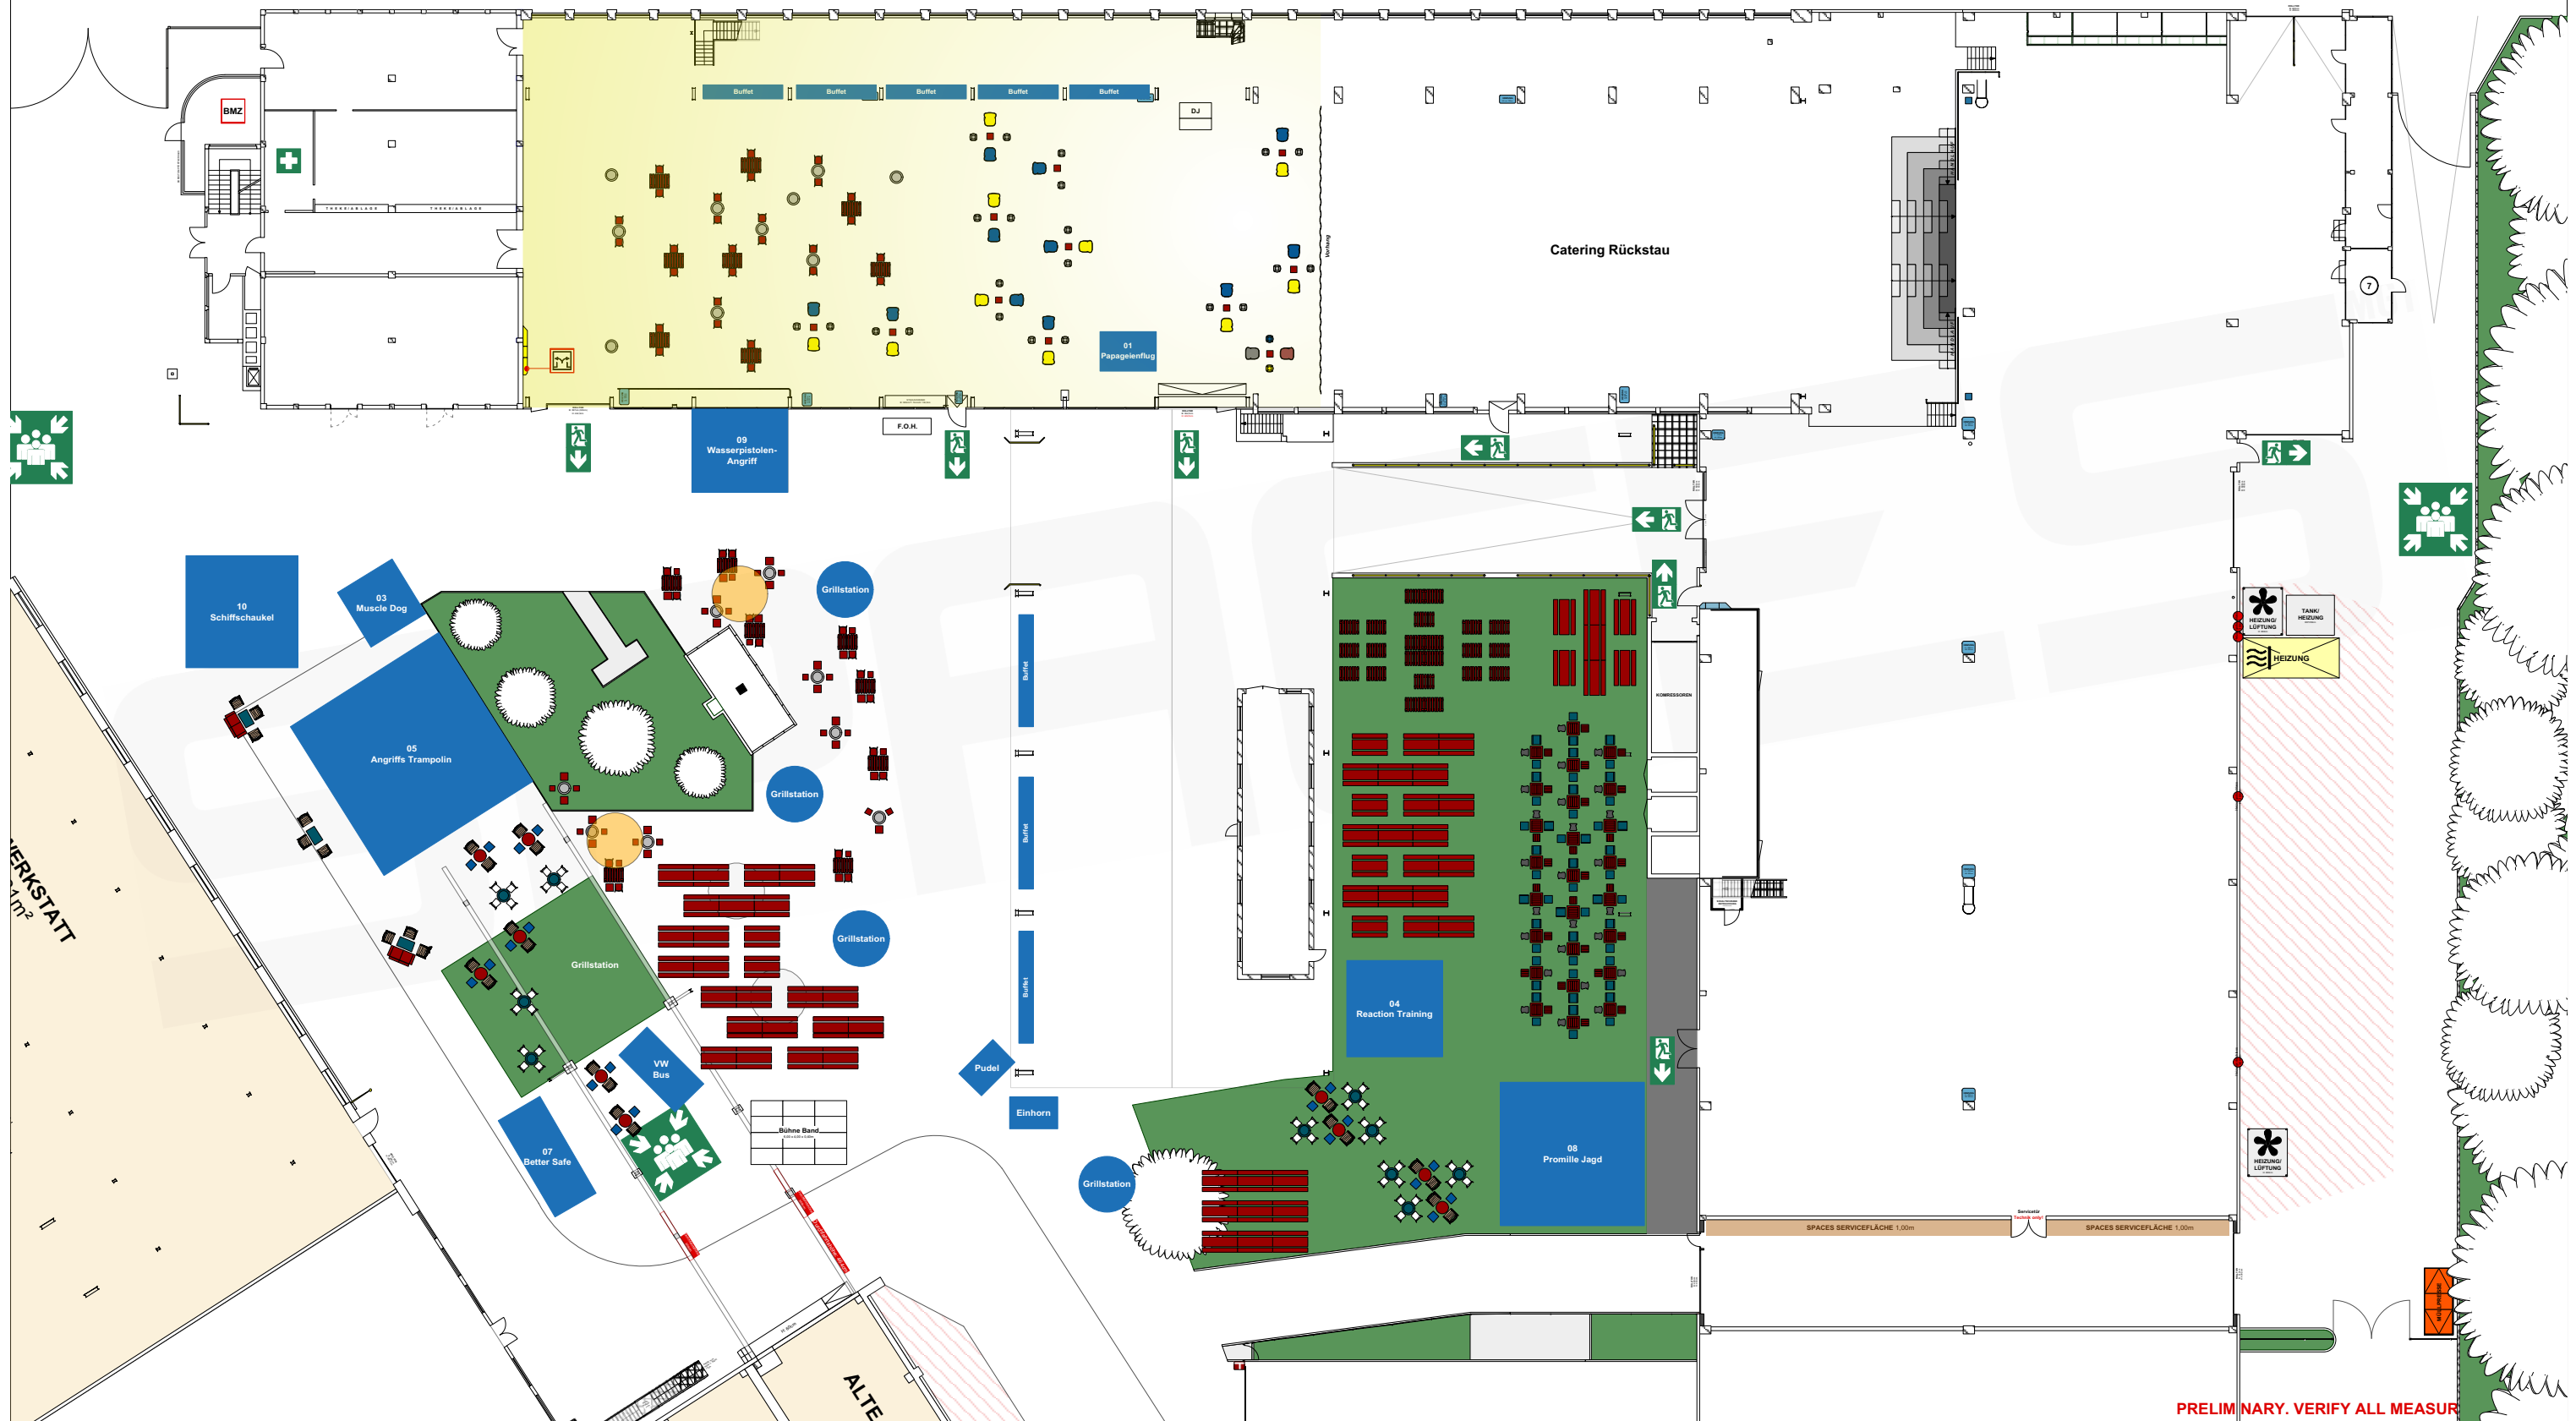

Mischbestuhlung

Party Indoor: ca. 150 PAX

Party Outdoor: ca. 850 PAX

Gesamt: ca. 1000 PAX

PRELIMINARY. VERIFY ALL MEASUR

Client	Venue	Fredenhagen			
Project	Content				
Proj. Man.	Editor	Date	Scale	Page	Papersize A3
Project #					